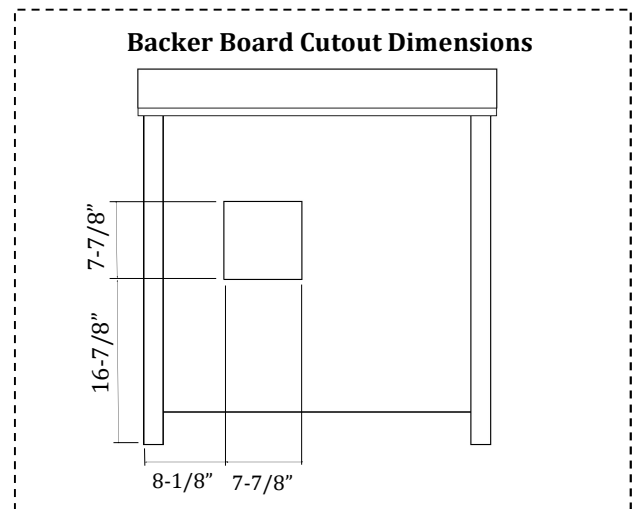

MAJOR DIMENSIONS:

NOTE:

- These vanities are hand-crafted and may vary with minor manufacturing tolerance.
- Natural stone may vary with natural veining, crystallization and lining.