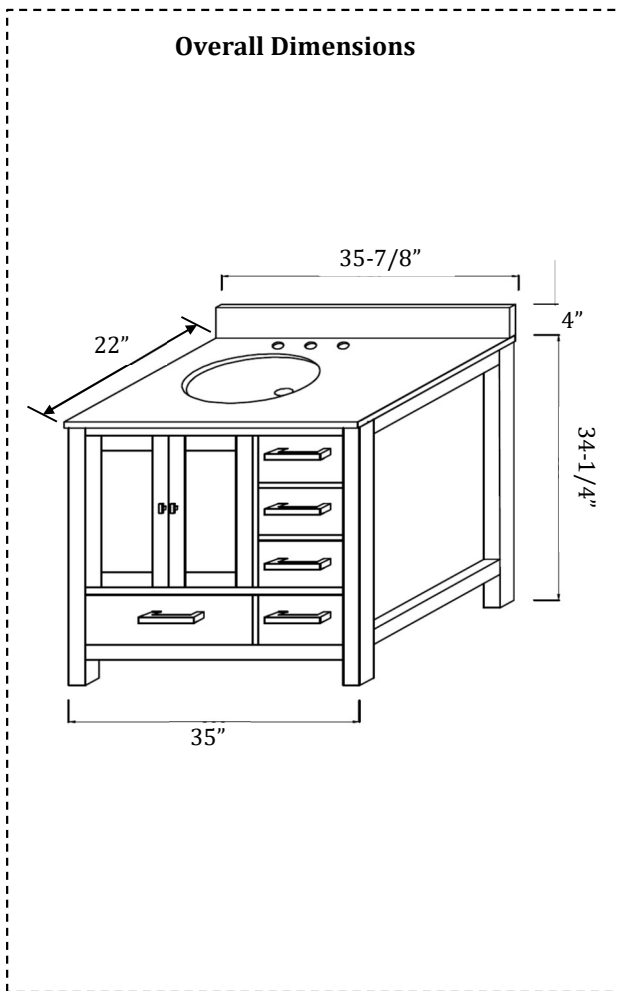

#### SET INCLUDES

Marble Backsplash Board, Main Cabinet, Marble Countertop, Under-mount Ceramic Basin

#### WEIGHT (NET)

Main Cabinet w/Countertop: 183 lb

Backsplash: 11 lb

## MAJOR DIMENSIONS: